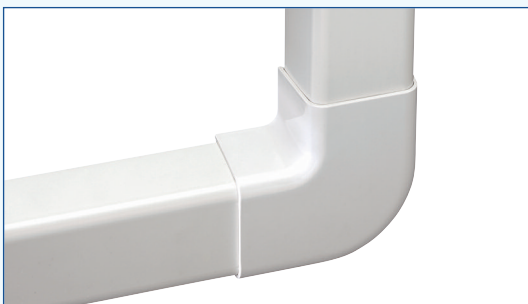

FLAT CORNER ANGLE PLAT FLACHERWINKEL
ESQUINA PLANA CURVA PIANA

CODE ARTICLE	Dimension (mm)
60CPian	60 x 45
70CPian	70 x 55
80CPian	80 x 60
90CPian	90 x 65
110CPian	110 x 75
140CPian	140 x 90